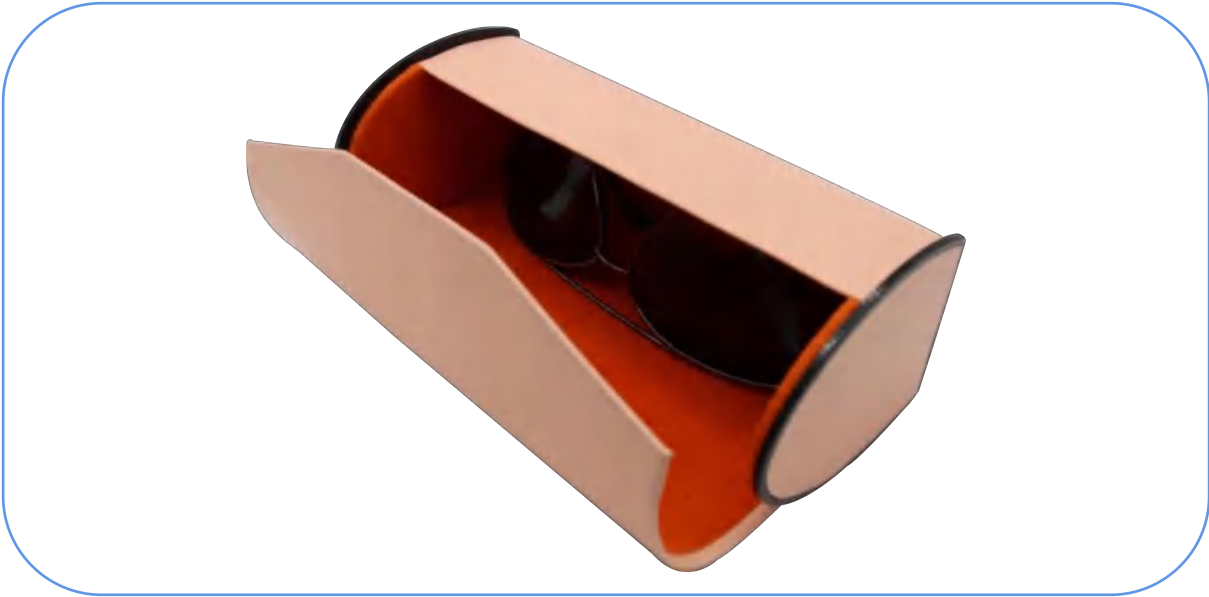

Details: Customized models.
Specific parameters are in
accordance with customized
requirements.