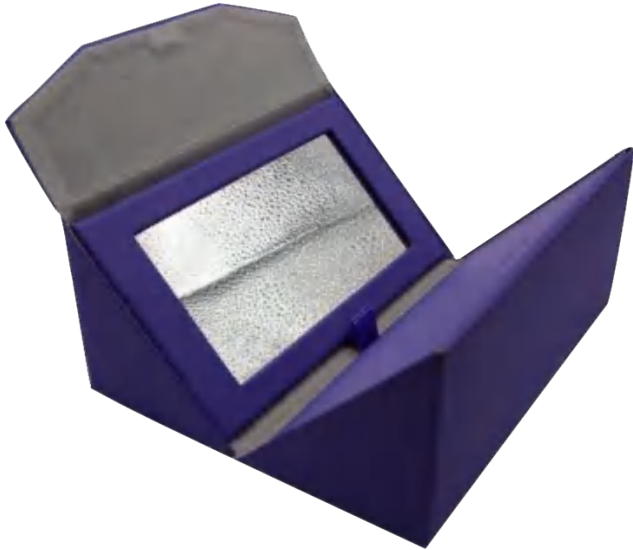

Details: Customized models.
Specific parameters are in
accordance with customized
requirements.