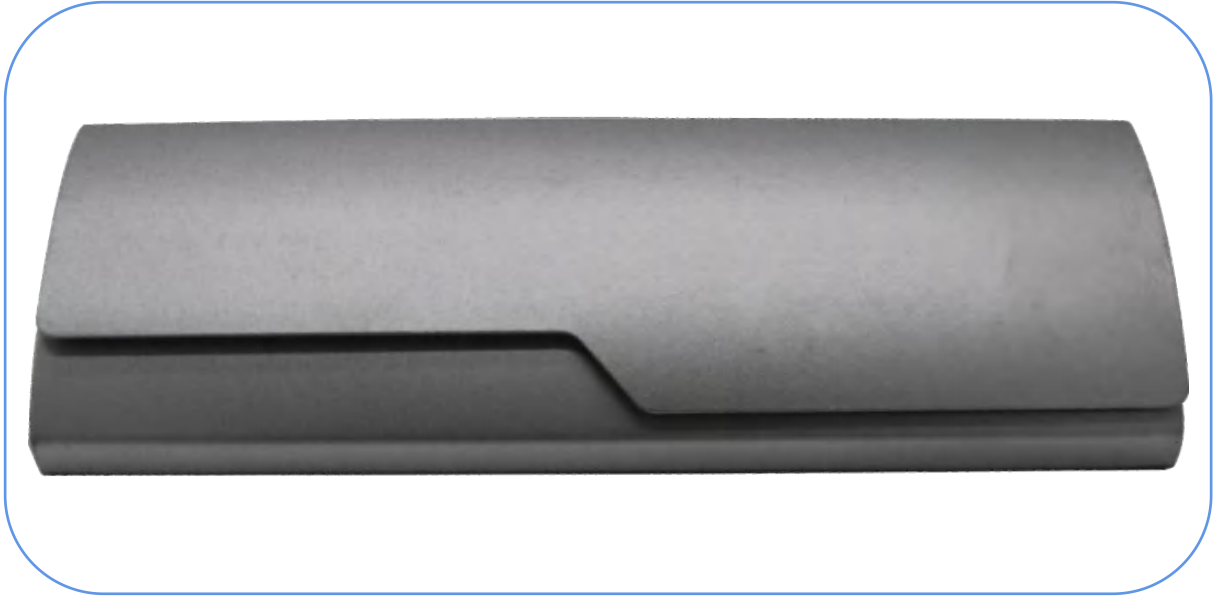

model : Q308

size : 160*60*38

weight : 60G

package : 35*33*40. 5/100box