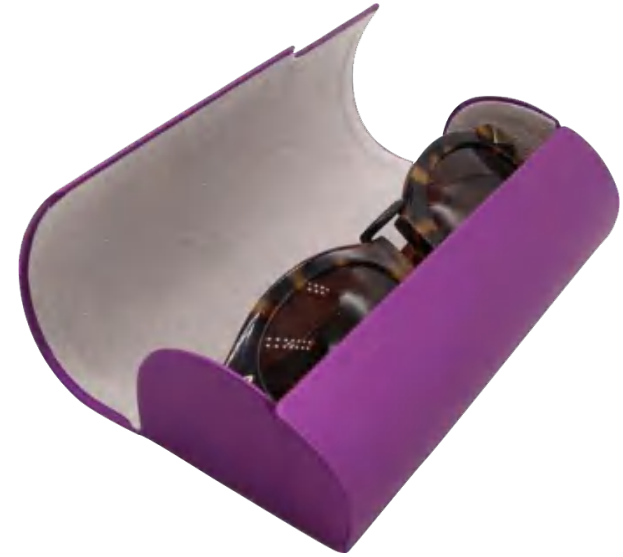

model : W124Violet

size : 152*65*40

weight : 120G

package : 44.5*37*41/100box