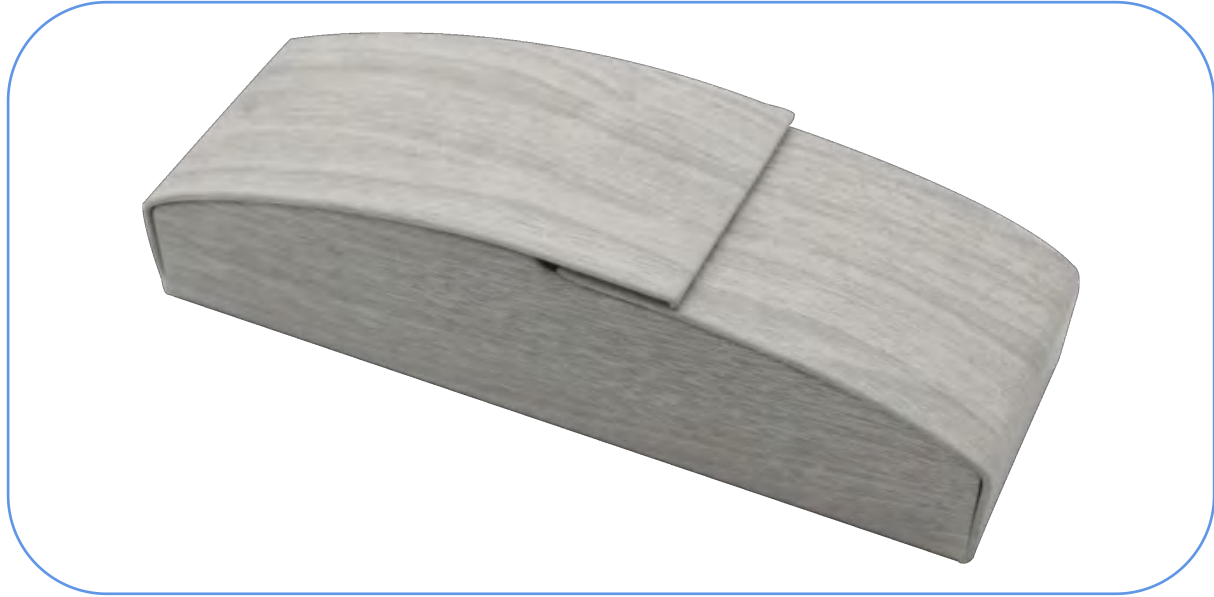

weight : 90G

package : 69.5*44.5*35/200box

model : W101 Orange black
coloring

size : 152*50*41

weight : 90G

package : 69.5*44.5*35/200box

model : W101 Wood grain white

size : 152*50*41