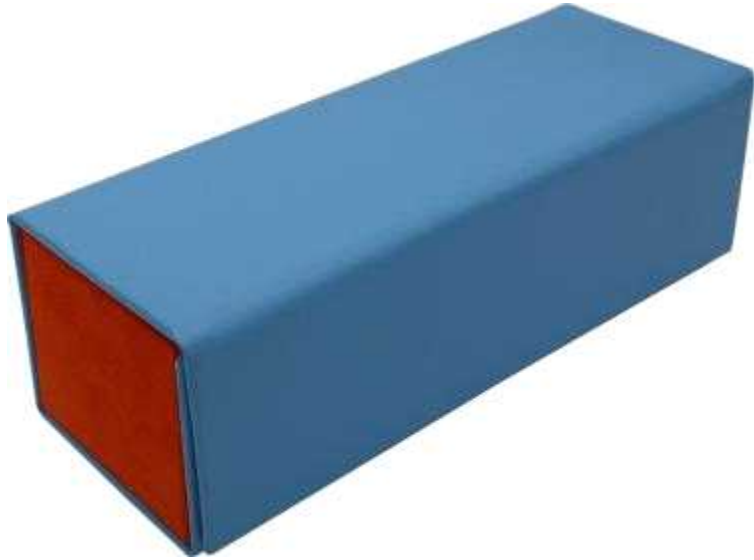

weight : 120G

package : 45*35*33/100box

model : W02brown

size : 156*49*43

weight : 120G

package : 45*35*33/100box

model : W03blue

size : 165*62*51