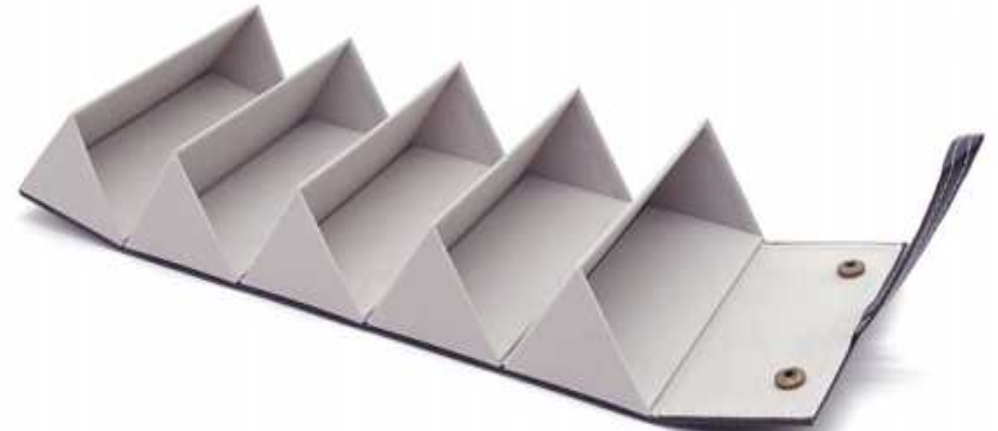

XH glasses case

Model : H05

Size : 171*128*122mm

Weight : 267g

Package : 72*39*54/50box