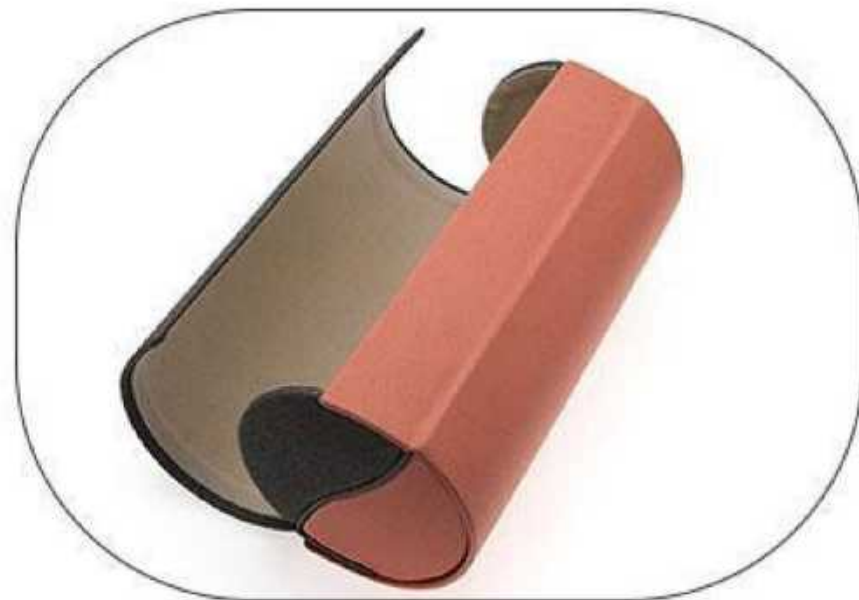

Model : W110

Size:155*69*69mm

weight:90G

package:38*36*36cm/50pcs/
6kg

model:W110

size:155*69*69mm

weight:90G

package:38*36*36cm/50pcs
/6kg