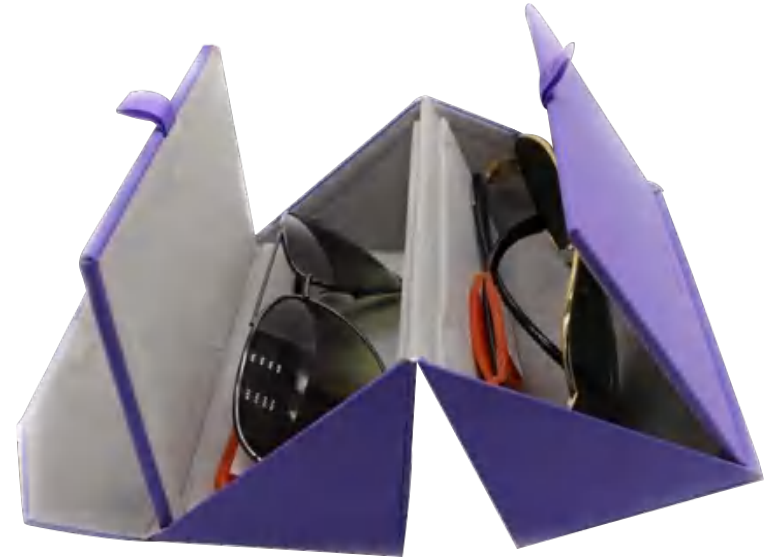

Details: Customized models.
Specific parameters are in
accordance with customized
requirements.