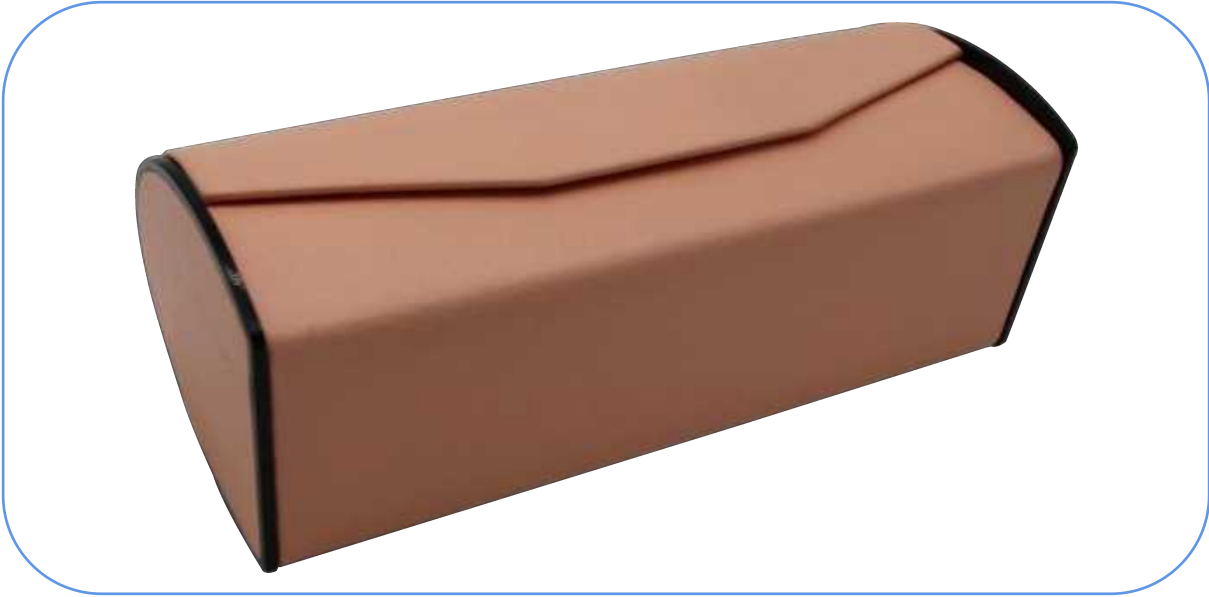

Details: Customized models.
Specific parameters are in
accordance with customized
requirements.