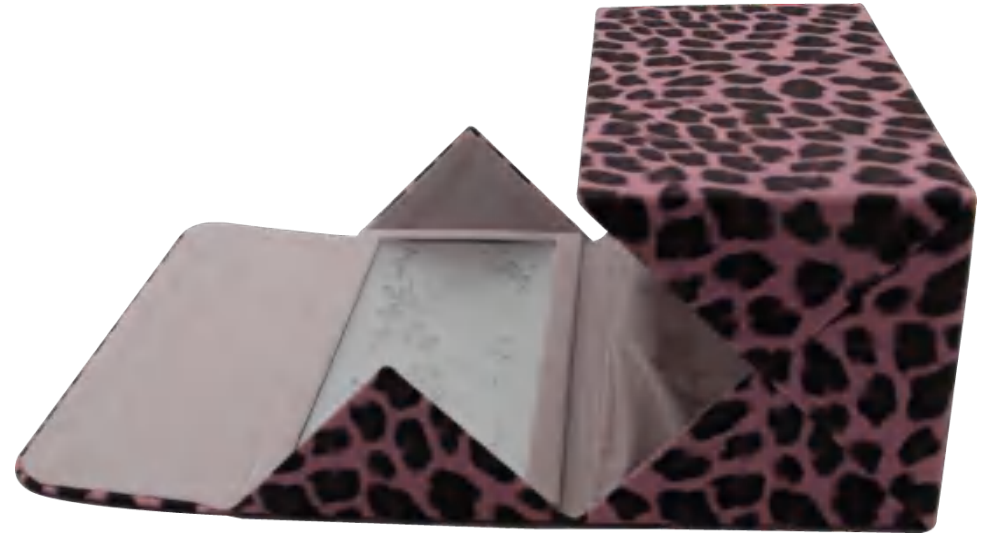

Details: Customized models.
Specific parameters are in
accordance with customized
requirements.