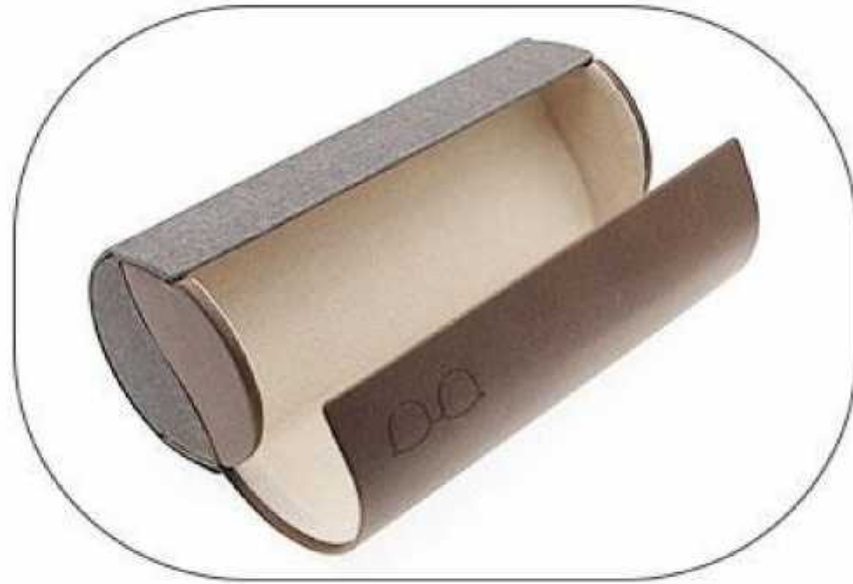

Model : W110

Size:155*69*69mm

weight:90G

package:38*36*36cm/50pcs/
6kg