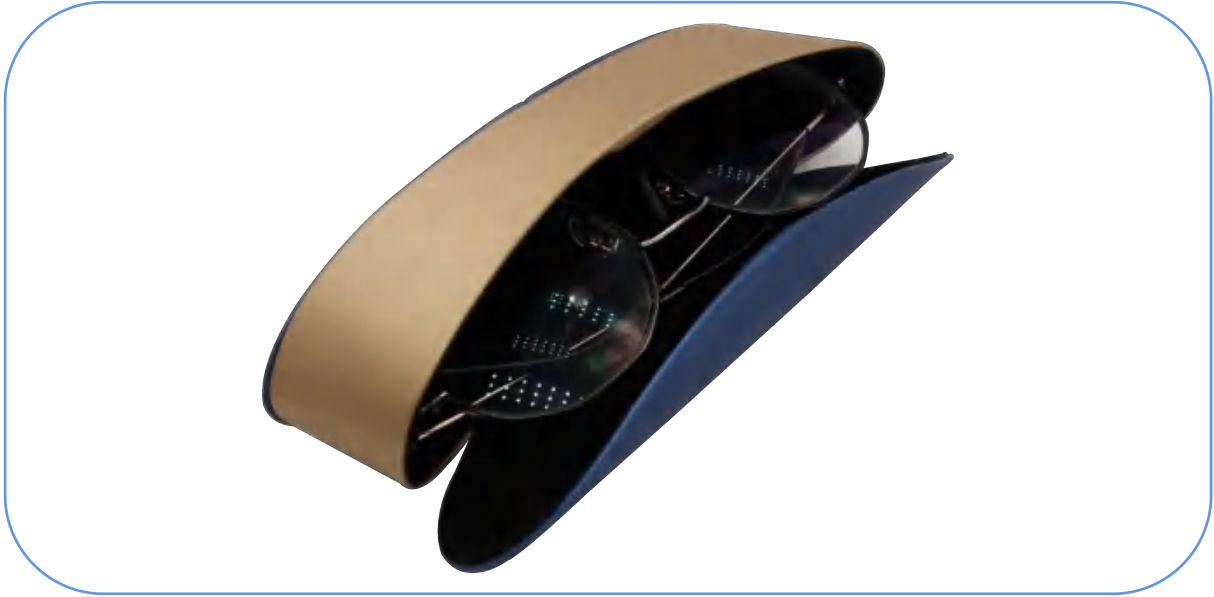

Details: Customized models.
Specific parameters are in
accordance with customized
requirements.