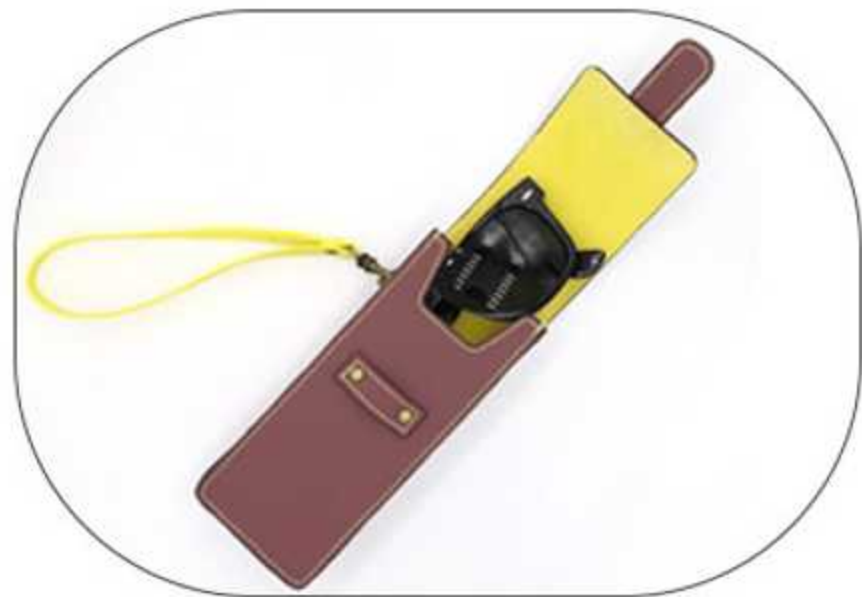

Colour: pink

Model : XHP-033

Size: 16.5 x 7 x 4cm

Colour: pink

**Model :XHP-033**

**Size:16.5 x7x4cm**

**Colour:blue**

Model : XHP-034