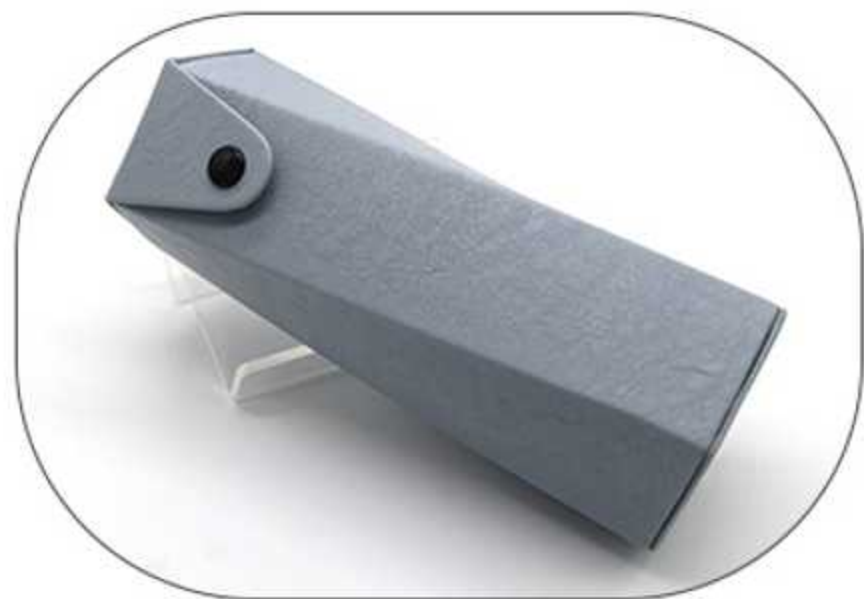

Model : XHP-050

Size: 16 x 6.8cm

Weight: 66g